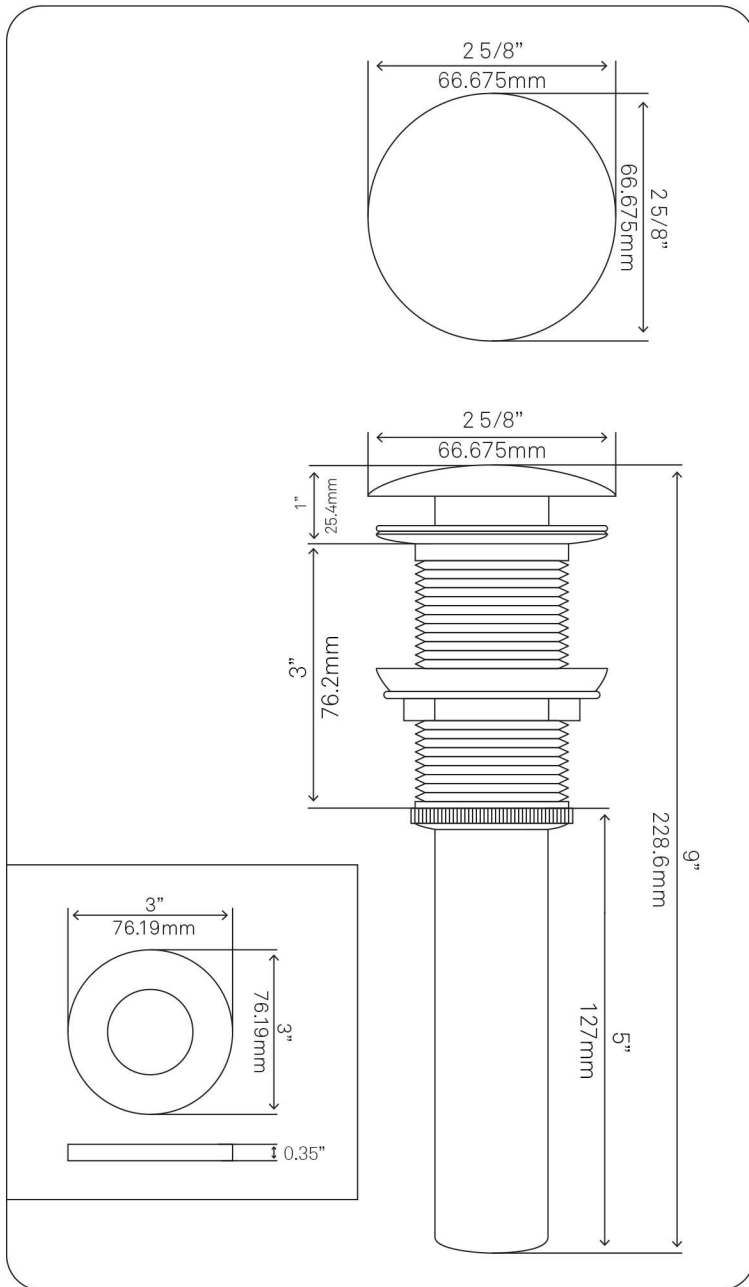

NOTES

Novatto reserves the right (1) to make changes in specifications and materials, and (2) to change or discontinue models, both without notice or obligation. Dimensions are for reference only, see www.NovattoInc.com for finish options and product availability.

Novatto Inc
TOLL FREE 844.404.4242
www.NovattoInc.com