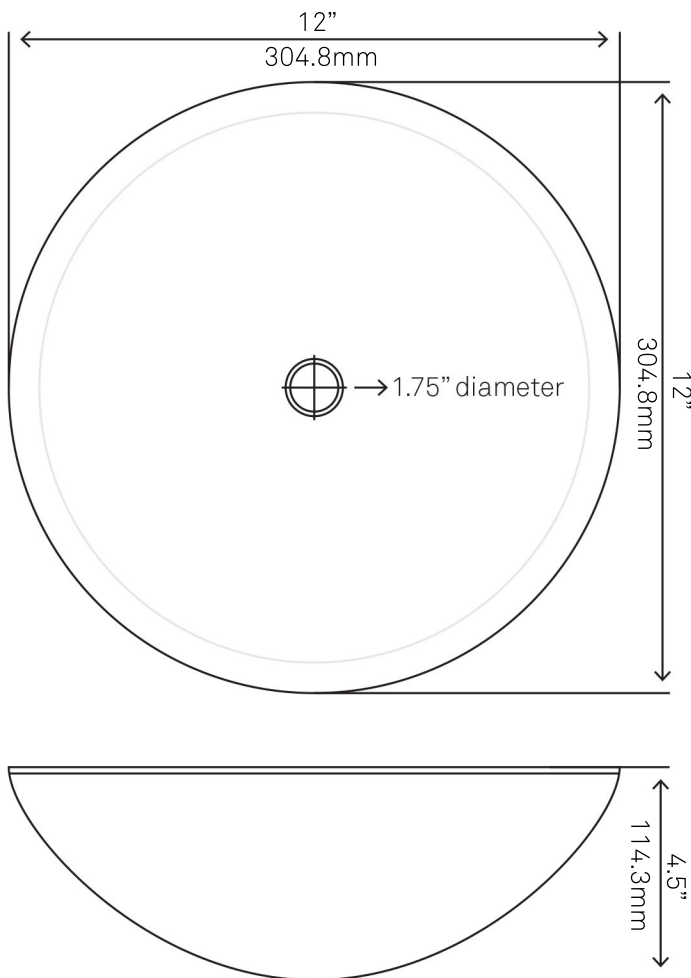

NOHP-G008-12 SANGUINELLO MINI Glass Vessel Bathroom Sink

Requested By:

Specific Features:

STANDARD SPECIFICATIONS:

- Round hand painted vessel sink
- Copper and black tones
- High tempered glass
- Stain and scratch resistant inside
- Textured painted outside
- Above counter installation
- Standard U.S. plumbing connection
- Outer dimensions 12 x 4.5-inches
- 1.75-inch drain opening
- Novatto faucet and drain sold separately

Novatto Inc
TOLL FREE 844.404.4242
www.NovattoInc.com

PUD-CH-MR Vessel Sink Pop-Up Drain and Mounting Ring, Chrome

Requested By: _____

Specific Features: _____

STANDARD SPECIFICATIONS:

- Clicker pop-up vessel sink drain and mounting ring
- Chrome finish
- Solid brass construction
- Includes rubber seals and fastener for installation
- 9-inches total pop-up length
- Fits any standard 1.75-inch drain opening
- cUPC